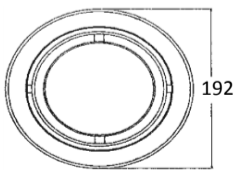

EXT-111

LXR-111-1RD

Mounting

Ceiling cut

168

192

192

EXT-111

Mounting

Ceiling cut

168

192

192

CODE	REFERENCE	Kg.	Power max. W	Lamp	Lampholder	Specifications
040100014	LXR-111-1RD	(0,7)	100	QR-111	G53	Aluminum and steel body recessed multidirectional.
040100040	EXT-111	(1,2)	100	QR-111	G53	Aluminum and steel body recessed multidirectional.