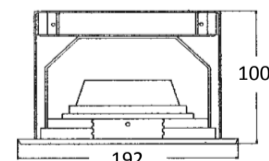

EXT-111

LXR-111-1RD

Mounting

Ceiling cut

168

192

192

EXT-111

Mounting

Ceiling cut

168

192

192

CODE	REFERENCE	Kg.	Power max. W	Lamp	Lampholder	Specifications
040100014	LXR-111-1RD	(0,7)	100	QR-111	G53	Aluminum and steel body recessed multidirectional.
040100040	EXT-111	(1,2)	100	QR-111	G53	Aluminum and steel body recessed multidirectional.