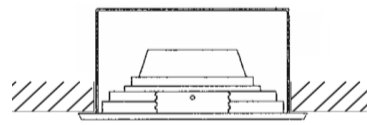

LXR-111-1RD

Mounting