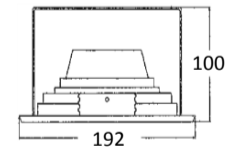

EXT-111

LXR-111-1RD

Mounting

Ceiling cut

168

192

192

EXT-111

Mounting

Ceiling cut

168

192

192

CODE	REFERENCE	Kg.	Power max. W	Lamp	Lampholder	Specifications
040100014	LXR-111-1RD	(0,7)	100	QR-111	G53	Aluminum and steel body recessed multidirectional.
040100040	EXT-111	(1,2)	100	QR-111	G53	Aluminum and steel body recessed multidirectional.