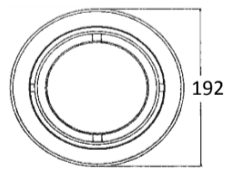

MULTIDIRECTIONALS RECESSED

MULTIDIRECTIONALS RECESSED
LXR-111-1RD
EXT-111

LXR-111-1RD

EXT-111

Mounting	Recessed.
Lamps	Halogen.  QR-111 or LED equivalent.
Optical system	Reflector.
Light distribution	Direct.
Wiring	Gear and lamps not included (under request).
Material	Body: Aluminum and steel.
Acabado	Body: Aluminum and steel enameled in grey.
Accessories	Brackets included.

EXT-111

LXR-111-1RD

Mounting

Ceiling cut

168

192

192

EXT-111

Mounting

Ceiling cut

168

192

192

CODE	REFERENCE	Kg.	Power max. W	Lamp	Lampholder	Specifications
040100014	LXR-111-1RD	(0,7)	100	QR-111	G53	Aluminum and steel body recessed multidirectional.
040100040	EXT-111	(1,2)	100	QR-111	G53	Aluminum and steel body recessed multidirectional.