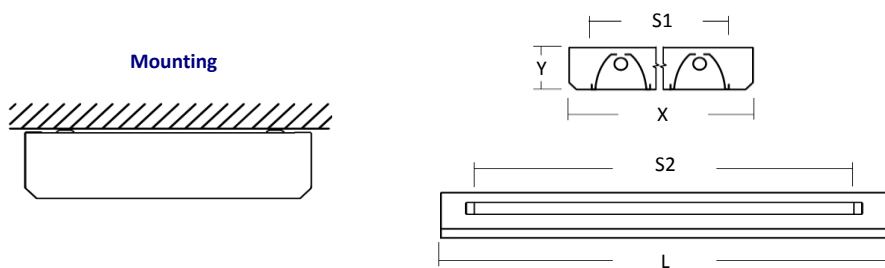

### SURFACE N/PRISMA

N/PRISMA

<b>Mounting</b>	Surface.
<b>Lamps</b>	T5
<b>Optical system</b>	Aluminum diffuser.
<b>Light distribution</b>	Direct.
<b>Wiring</b>	Electronic ballast EEI=A2. PF>0,95
<b>Material</b>	Body: White lacquered steel with anti-corrosive treatment according to ENEC-10 and VDE Standards. Diffuser: Prism plate.
<b>Surface ifnish</b>	Body: White colour.

	X	Y	L	S1	S2
<b>1x28 / 1x54W.</b>	173	84	1250	85	1075
<b>1x35 / 1x49 / 1x80W.</b>	173	84	1550	85	1375
<b>2x14 / 2x24W.</b>	290	84	620	205	510
<b>2x28 / 2x54W.</b>	290	84	1250	205	1075
<b>2x35 / 2x49 / 2x80W.</b>	290	84	1550	205	1375