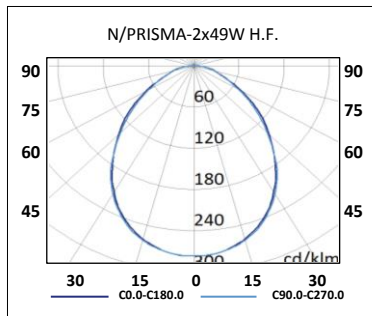

N/PRISMA

Mounting	Surface.
Lamps	T5
Optical system	Aluminum diffuser.
Light distribution	Direct.
Wiring	Electronic ballast EEI=A2. PF>0,95
Material	Body: White lacquered steel with anti-corrosive treatment according to ENEC-10 and VDE Standards. Diffuser: Prism plate.
Surface ifnish	Body: White colour.