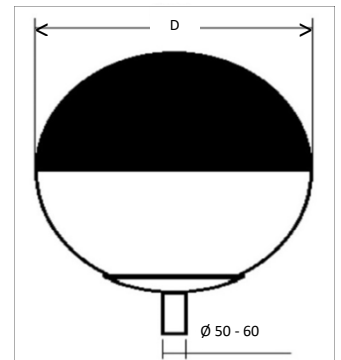

STREET LIGHTING • DISCHARGE

ALUMBRADO PUBLICO
LPP-I-APL-450
LPP-I-APL-500

LPP-I-APL-500/GRIS

LPP-I-APL-500/NEGRO

Mounting	To column 50 or 60 mm diameter.
Lamps	VM , HPS
Optical system	Diffuser. Symmetric distribution.
Light distribution	Direct.
Wiring	Magnetic reactance + power factor correction capacitor. PF>0,95 Under request, double level with or without line control (EEI=A1 or DALI).
Material	Diffuser: unbreakable polycarbonate. Base: Injected aluminum (A) or unbreakable polycarbonate (B).
Surface finish	Diffuser: Upper hemisphere black or grey. Other colours, under request. Lower hemisphere prismatic. Base: Color gris.
Range of application	Streets, sidewalks, parks, industrial areas...

UNDER REQUEST

CODE	REFERENCE	Power	Lamp	Lampholder	VM			HPS			D Ø
					80	125	250	70	100	150	
1702106450	ANTI CONTAM. DIFFUSER LPP-I/APL-450/BLACK	-	-	-	✓	✓	-	✓	-	-	450
1702106500	ANTI CONTAM. DIFFUSER LPP-I/APL-500/BLACK	-	-	-	✓	✓	-	✓	-	✓	500
1702116450	ANTI CONTAM. DIFFUSER LPP-I/APL-450/GREY	-	-	-	✓	✓	-	✓	-	-	450
1702116500	ANTI CONTAM. DIFFUSER LPP-I/APL-500/GREY	-	-	-	✓	✓	-	✓	-	✓	500
1792000227	POLYCARBONATE BASE E-27	-	VM / HPS	E27	✓	✓	-	✓	-	-	-
1792000240	POLYCARBONATE BASE E-40	-	VM / HPS	E40	-	-	✓	-	✓	✓	-
1792000027	ALUMINUM BASE E-27	-	VM / HPS	E27	✓	✓	-	✓	-	-	-
17920000271	ALUMINUM BASE E-27 with gear box	-	VM / HPS	E27	✓	✓	-	✓	-	-	-
1792000040	ALUMINUM BASE E-40	-	VM / HPS	E40	-	-	✓	-	✓	✓	-
17920000401	ALUMINUM BASE E-40 with gear box	-	VM / HPS	E40	-	-	✓	-	✓	✓	-
1712000080	ELECTRIC GEAR VM-80W	80	VM	E27	-	-	-	-	-	-	-
1712000125	ELECTRIC GEAR VM-125W	125	VM	E27	-	-	-	-	-	-	-
1712000250	ELECTRIC GEAR VM-250W	250	VM	E40	-	-	-	-	-	-	-
1712000070	ELECTRIC GEAR HPS-70W	70	HPS	E27	-	-	-	-	-	-	-
1712000100	ELECTRIC GEAR HPS-100W	100	HPS	E40	-	-	-	-	-	-	-
1712000150	ELECTRIC GEAR HPS-150W	150	HPS	E40	-	-	-	-	-	-	-