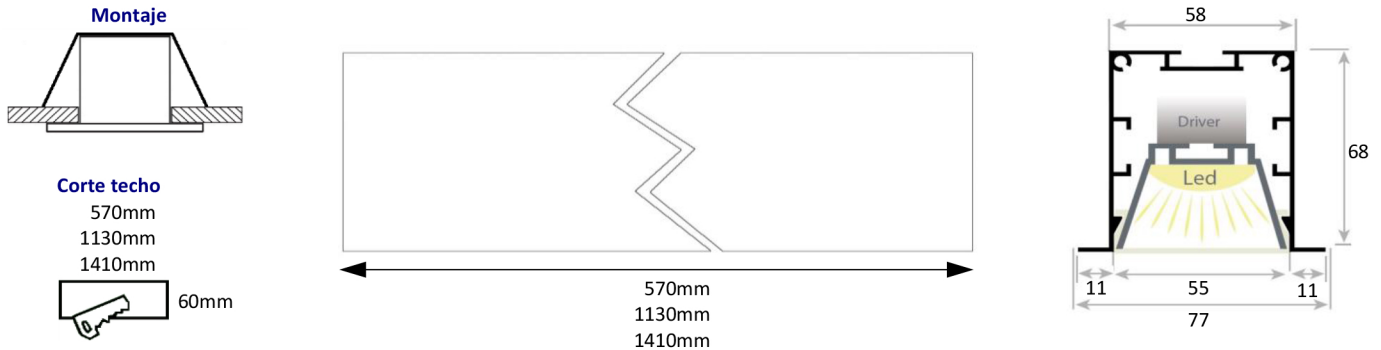

Lux-May

T55/OPAL LED T57/OPAL LED

Nota: Antes de manipular la luminaria lea detenidamente la totalidad del manual.
Note: Before start managing the luminaire read the whole manual carefully.

ATENCIÓN / WARNING

1. **Las luminarias deben ser manipuladas por personal profesional cualificado.**
  Luminaires must be manipulated by qualified professional staff.
2. **Antes de efectuar cualquier manipulación en la luminaria, asegúrese de que la corriente eléctrica se encuentra desconectada.**
  Disconnect electricity supply before any installation or servicing work.

ADVERTENCIAS / GENERAL

1. **Válido para uso interior.**
  Suitable for indoor use.
2. **Mantener una distancia mínima de 0,2m de cualquier material inflamable.**
  Products should be kept a distance at least 0.2m with flammable materials.
3. **La conexión debe realizarse utilizando los accesorios suministrados con la luminaria, asegurando su firmeza.**
  The connection must be made using the accessories supplied with the luminaire, ensuring its firmness.