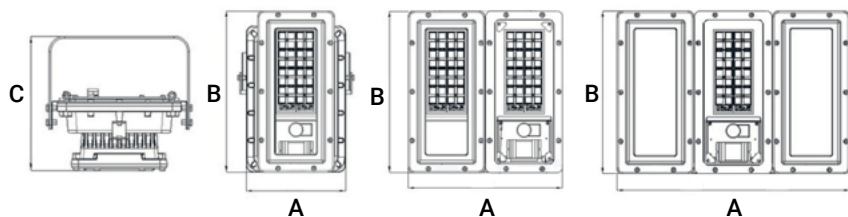

MAX UNO

ES

Montaje: Adosado/Suspendido.
Fuente de luz: Módulos lineales LED SMD.
Temperatura de color 5000K.
Disponible, 4000K.

Sistema óptico: Borosilicato templado.

Distribución luminosa: Directa.

Equipo eléctrico: Equipo de control electrónico. PF>0,95. Disponible, con emergencia integrada.
Temperatura ambiente: (-20°C /+60°C) = T5, (-20°C/+55°C) = T6 (-20°C/+30°C) = T6 Emergencia.

Materiales: Cuerpo: Fundición de aluminio. Difusor: Vidrio de Borosilicato templado. Incluido: Prensa ATEX: M20 para cable no armado.

Acabado: Color negro.

EN

Mounting: Surface/Suspended.
Light source: LED linear modules SMD.
Temperature color 5000K.
Available, 4000K.

Optical system: Borosilicate glass.

Light distribution: Direct.

Electrical equipment: Electronic control gear. PF>0,95. Available, with integrated emergency.
Ambient temperature: (-20°C /+60°C) = T5, (-20°C/+55°C) = T6 (-20°C/+30°C) = T6 Emergencia.

Materials: Body: Foundry aluminum. Diffuser: Tempered borosilicate glass. Included: ATEX non armored cable gland M20.

Surface finish: Black color.

ESTANDAR | STANDARD

CERTIFICADO ATEX/ATEX CERTIFICATE

DISPONIBLE CON OPCION DE EMERGENCIA INTEGRADA
WITH INTEGRATED EMERGENCY AVAILABLE

ZONAS	ZONA 1, 2, 21, 22.	—
Protección contra explosiones de gas Gas explosion protection	ATEX: II 2G Ex db IIB T6... T5 Gb	IECEX: Ex db IIB T6... T5 Gb
Protección contra explosiones de polvo Dust explosion protection	ATEX: II 2D Ex tb IIIC 85°C Db	IECEX: Ex tb IIIC 85°C Db

MODELO	A	B	C
MAXUNO 60W	626	455	282
MAXUNO 120W	1235	455	442
MAXUNO 179W	1537	455	664

ESTANDAR/STANDARD

DISPONIBLE/AVAILABLE

CONFIGURACION ONLINE
ONLINE CONFIGURATION