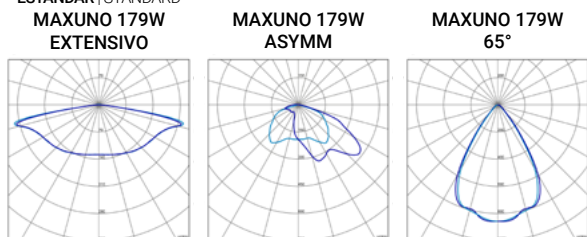

MAX UNO

ES

Montaje: Adosado/Suspendido.
Fuente de luz: Módulos lineales LED SMD.
Temperatura de color 5000K.
Disponible, 4000K.

Sistema óptico: Borosilicato templado.

Distribución luminosa: Directa.

Equipo eléctrico: Equipo de control electrónico. PF>0,95. Disponible, con emergencia integrada.
Temperatura ambiente: (-20°C /+60°C) = T5, (-20°C/+55°C) = T6 (-20°C/+30°C) = T6 Emergencia.

Materiales: Cuerpo: Fundición de aluminio. Difusor: Vidrio de Borosilicato templado. Incluido: Prensa ATEX: M20 para cable no armado.

Acabado: Color negro.

EN

Mounting: Surface/Suspended.
Light source: LED linear modules SMD.
Temperature color 5000K.
Available, 4000K.

Optical system: Borosilicate glass.

Light distribution: Direct.

Electrical equipment: Electronic control gear. PF>0,95. Available, with integrated emergency.
Ambient temperature: (-20°C /+60°C) = T5, (-20°C/+55°C) = T6 (-20°C/+30°C) = T6 Emergencia.

Materials: Body: Foundry aluminum. Diffuser: Tempered borosilicate glass. Included: ATEX non armored cable gland M20.

Surface finish: Black color.

ESTANDAR | STANDARD

CERTIFICADO ATEX/ATEX CERTIFICATE

DISPONIBLE CON OPCION DE EMERGENCIA INTEGRADA
WITH INTEGRATED EMERGENCY AVAILABLE

ZONAS	ZONA 1, 2, 21, 22.	—
Protección contra explosiones de gas Gas explosion protection	ATEX: II 2G Ex db IIB T6... T5 Gb	IECEX: Ex db IIB T6... T5 Gb
Protección contra explosiones de polvo Dust explosion protection	ATEX: II 2D Ex tb IIIC 85°C Db	IECEX: Ex tb IIIC 85°C Db