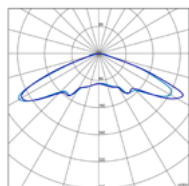

ATEX LED MAX 190W
EXTENSIVO
ESTANDAR | STANDARD