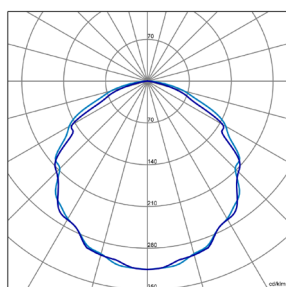

PYROS

ES

Montaje: Adosado/Suspendido.

Fuente de luz: Módulos lineales LED SMD.

Temperatura de color 4000K.

Disponibles, 3000K, 5000K, 6500K.

Sistema óptico: Difusor transparente.

Distribución luminosa: Directa.

Equipo eléctrico: Equipo de control electrónico. PF>0,95.

Bajo consulta, regulable DALI y/o Kit de emergencia (1-3 h).

Materiales: Cuerpo: Policarbonato. Tapas: Aluminio. Incluidos: Prensa ATEX: M25 para cable no armado (9-16 mm). Tapón ATEX antideflagrante M25. Bridas: Acero cincado.

Acabado: Color gris.

EN

Mounting: Surface/Suspended.

Light source: LED linear modules SMD.

Temperature color 4000K.

Available, 3000K, 5000K, 6500K.

Optical system: Transparent diffuser.

Light distribution: Direct.

Electrical equipment: Electronic control gear. PF>0,95. Under request, dimmable DALI and/or emergency kit (1-3 h).

Materials: Body: Polycarbonate. Caps: Aluminium. Included: ATEX non armored cable gland M25 (9-16 mm). ATEX Plug M25. Zinc plated steel clamps.

Surface finish: Grey color.

PYROS IP66-1500-65W

CERTIFICADO ATEX
ATEX CERTIFICATE

ZONAS	ZONA 1, 2, 21, 22.	—
Protección contra explosiones de gas Gas explosion protection	ATEX: II 2 G Ex db IIB+H2 T6 Gb	IECEX: Ex db IIB+H2 T6 Gb
Protección contra explosiones de polvo Dust explosion protection	ATEX: II 2 D Ex tb IIIC T85°C Db	IECEX: Ex tb IIIC T85°C Db